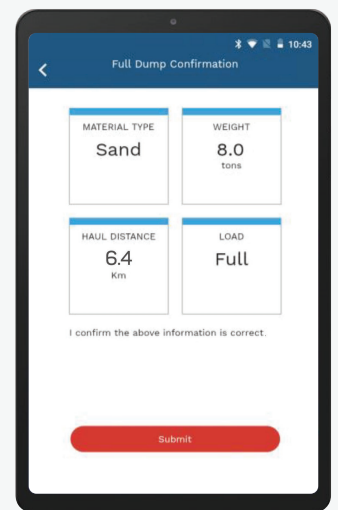

Galaxy Tab A 8.4 LTE (Non-ruggedized)